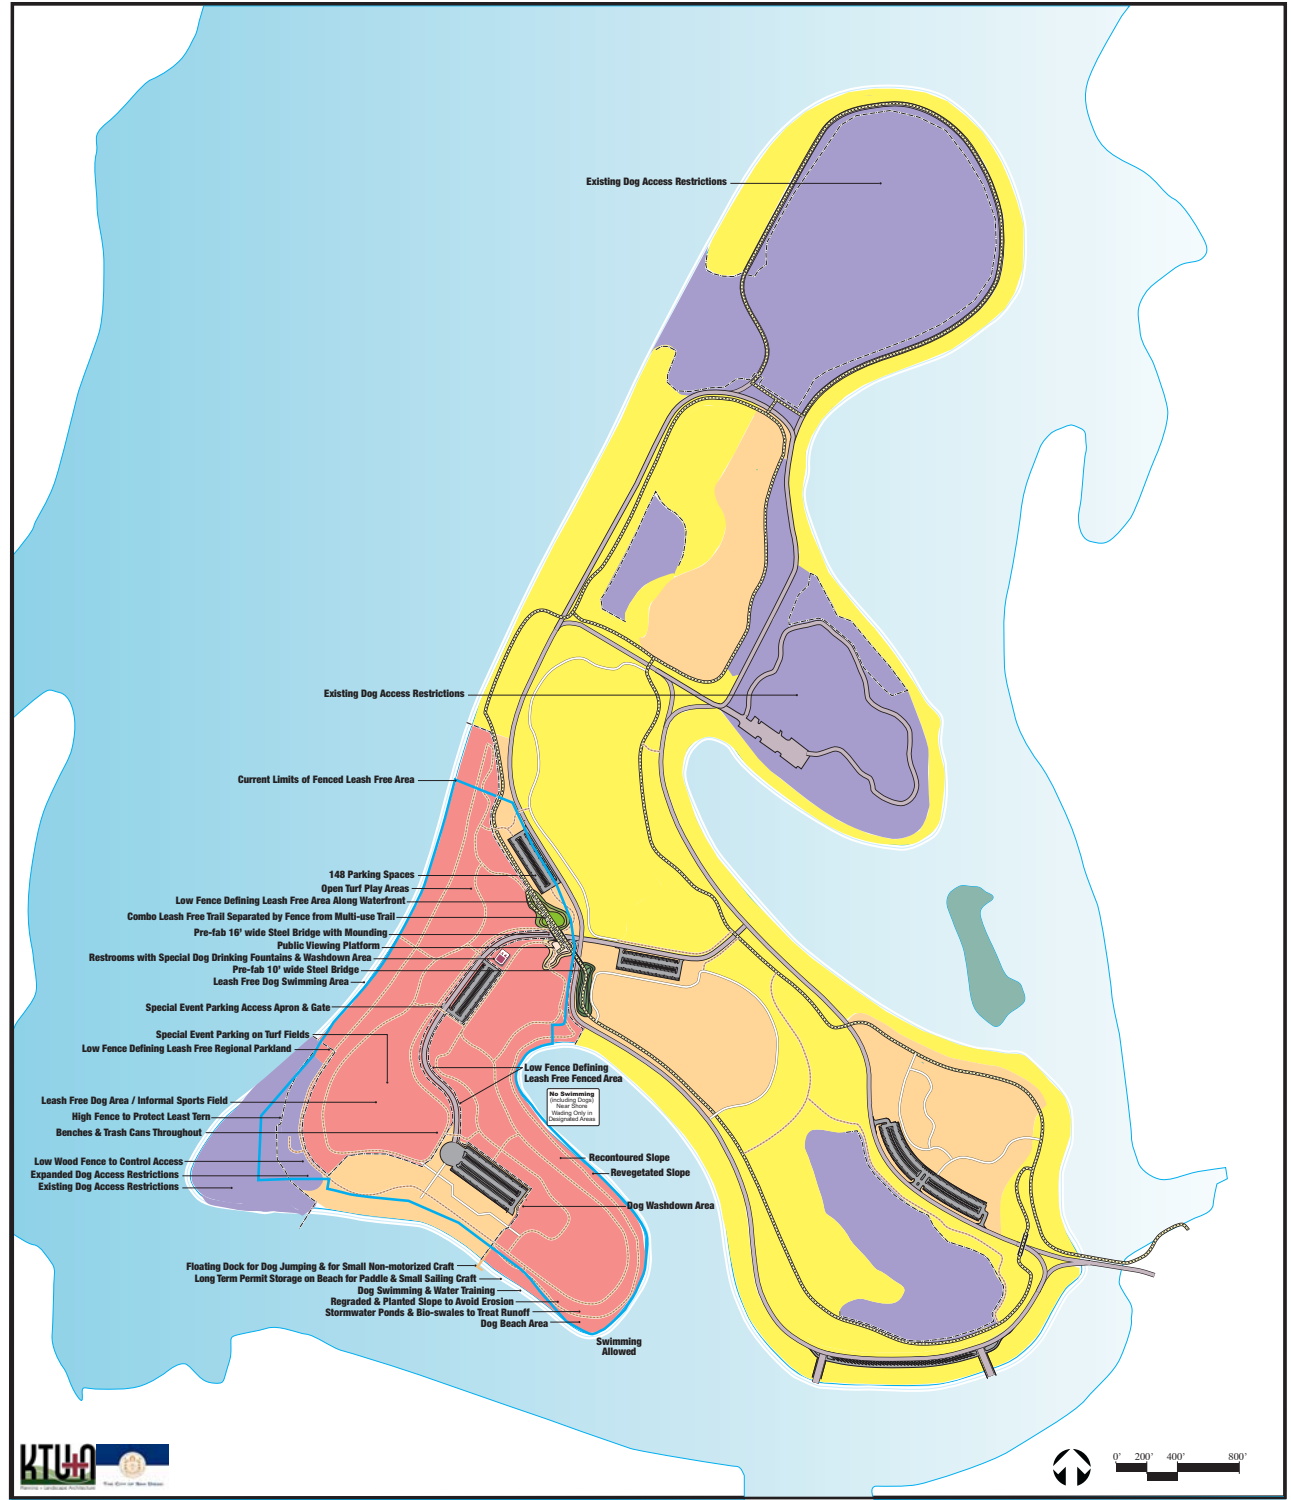

FIESTA ISLAND PARK PRECISE PLAN

ALT. 4e- DOG USE AREAS AND SPECIAL FACILITIES

LEGEND

- LEASH FREE- ENCLOSED BY 4' CHAIN LINK & WOOD FRAMED FENCE
- LEASH FREE- UNFENCED- VOICE CONTROL REQUIRED
- DOGS ALLOWED / POSTED "LEASH REQUIRED"- UNFENCED
- DOGS AND PEOPLE (EXCEPT CAMPGROUND) PROHIBITED- FENCED TO RESTRICT ACCESS