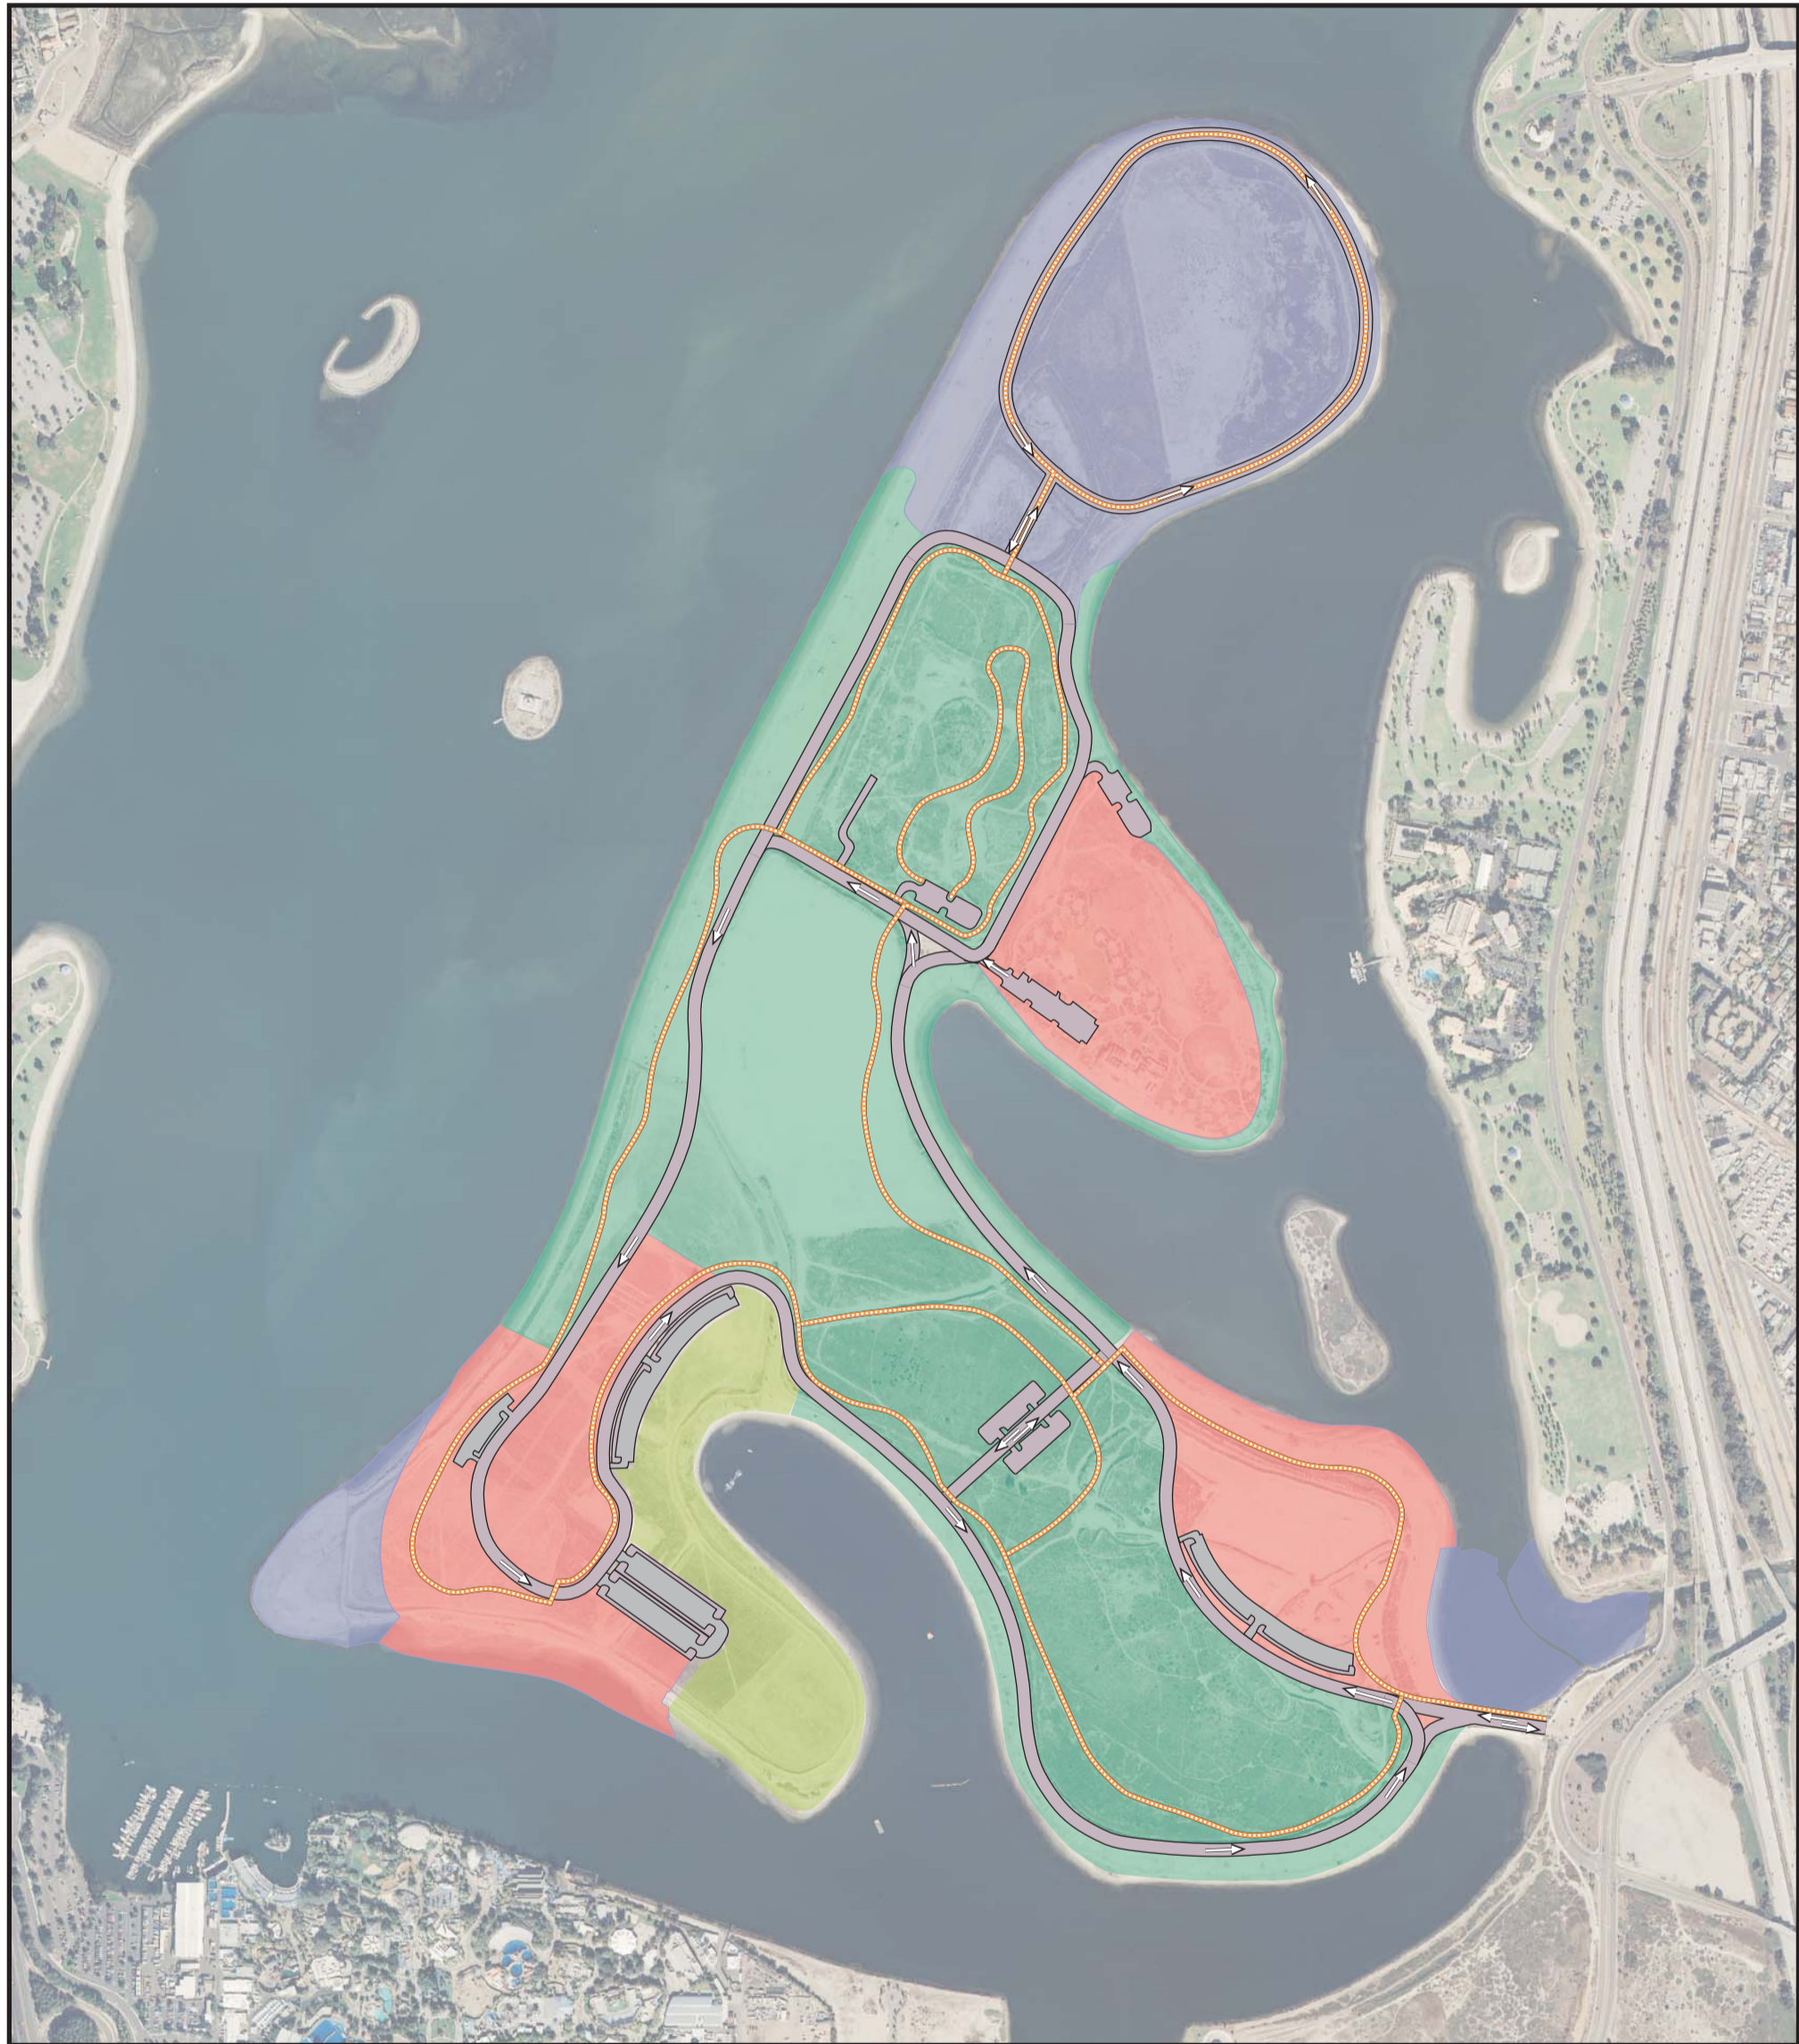

FIESTA ISLAND GENERAL DEVELOPMENT PLAN

ALTERNATIVE #4- DOG LEASH-FREE AREAS

- LEASH FREE- FENCED
- LEASH FREE- UNFENCED- VOICE CONTROL REQUIRED
- DOGS ALLOWED / LEASH REQUIRED- UNFENCED
- DOGS PROHIBITED- FENCED